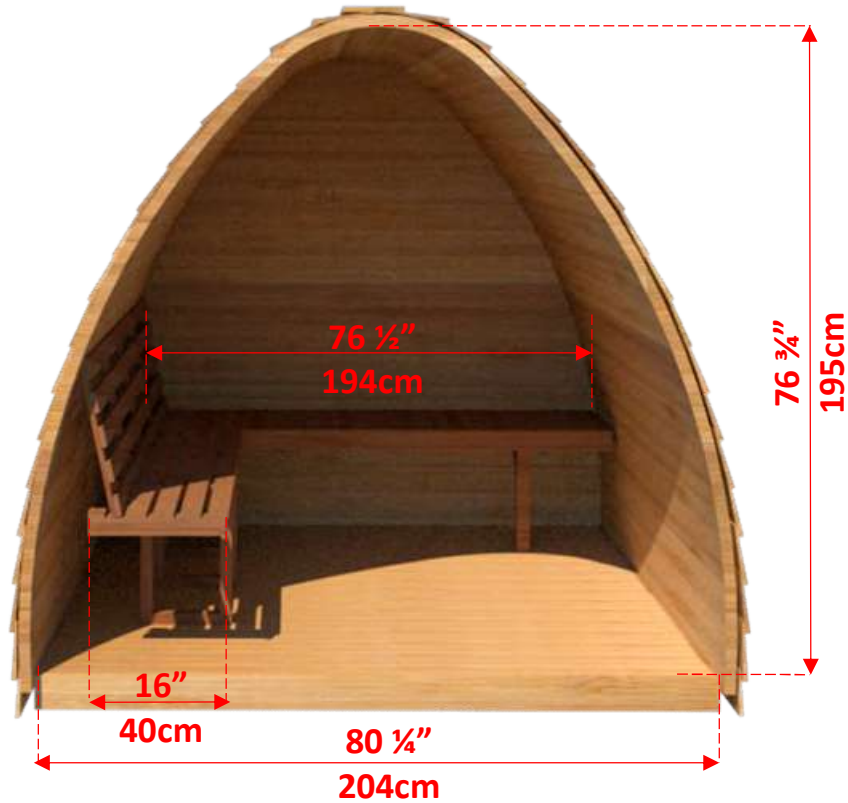

Model PSMINICL/PSMINIKN

7' x 7' Western Red Cedar Mini Pod Sauna

Model PSMINICL/PSMINIKN

7' x 7' Western Red Cedar Mini Pod Sauna

L Bench Layout (Standard)

Model PSMINICL/PSMINIKN

7' x 7' Western Red Cedar Mini Pod Sauna

Side Wall Bench Layout (Standard)

Model PSMINICL/PSMINIKN

7' x 7' Western Red Cedar Mini Pod Sauna

7' x 7' Cedar Mini Pod Sauna with Porch

Model PSMINICL/PSMINIKN

7' x 7' Western Red Cedar Mini Pod Sauna

L Bench Layout (Standard)

* Only available with Electric Heater

Square Back Window
20" (50cm) x 30" (76cm)
Available with L Bench or Side wall bench layout

* Only available with Electric Heater

12" (30cm) x 26 ¼" (67cm) Front Windows