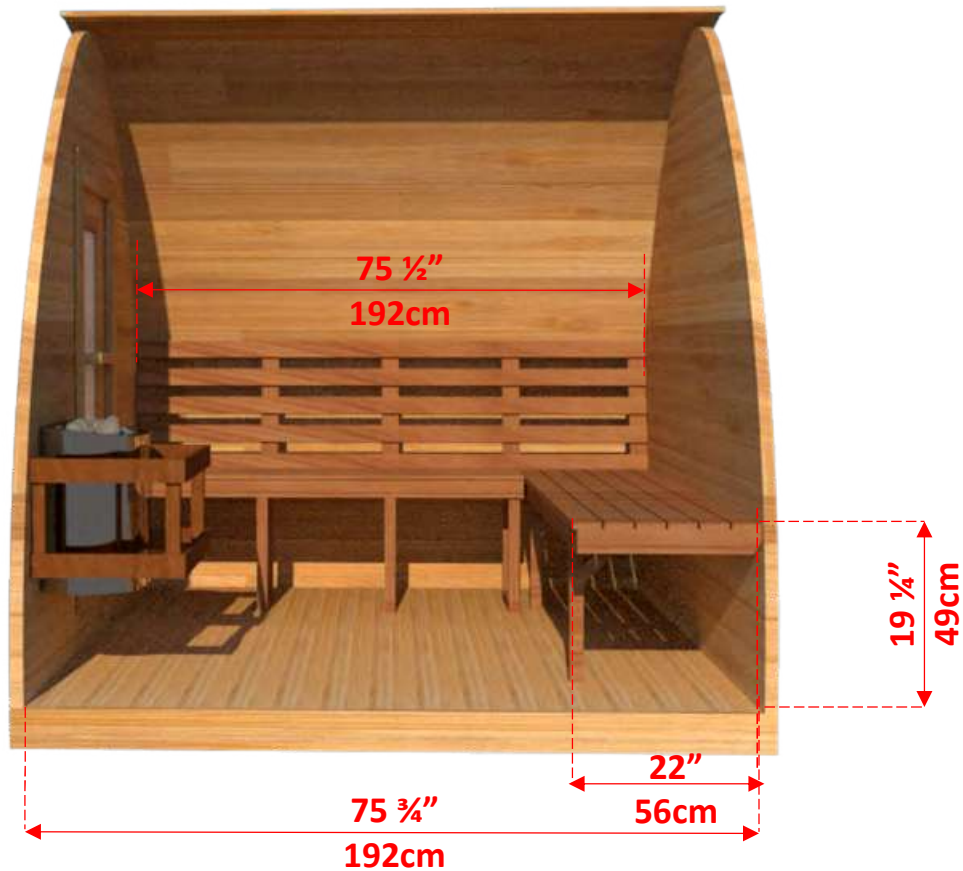

Model PSMINICL/PSMINIKN

7' x 7' Western Red Cedar Mini Pod Sauna

Model PSMINICL/PSMINIKN

7' x 7' Western Red Cedar Mini Pod Sauna

L Bench Layout (Standard)

Model PSMINICL/PSMINIKN

7' x 7' Western Red Cedar Mini Pod Sauna

Side Wall Bench Layout (Standard)

Model PSMINICL/PSMINIKN

7' x 7' Western Red Cedar Mini Pod Sauna

7' x 7' Cedar Mini Pod Sauna with Porch

Model PSMINICL/PSMINIKN

7' x 7' Western Red Cedar Mini Pod Sauna

L Bench Layout (Standard)

Dundalk Wood Burning heater
(side wall bench layout only)

Options

Model PSMINICL/PSMINIKN

7' x 7' Western Red Cedar Mini Pod Sauna

Pod Shaped Back Window
59 ½" (151cm) w x 42" (107cm) h
Available with L Bench or Side wall bench layout

* Only available with Electric Heater

Square Back Window
20" (50cm) x 30" (76cm)
Available with L Bench or Side wall bench layout

* Only available with Electric Heater

12" (30cm) x 26 ¼" (67cm) Front Windows