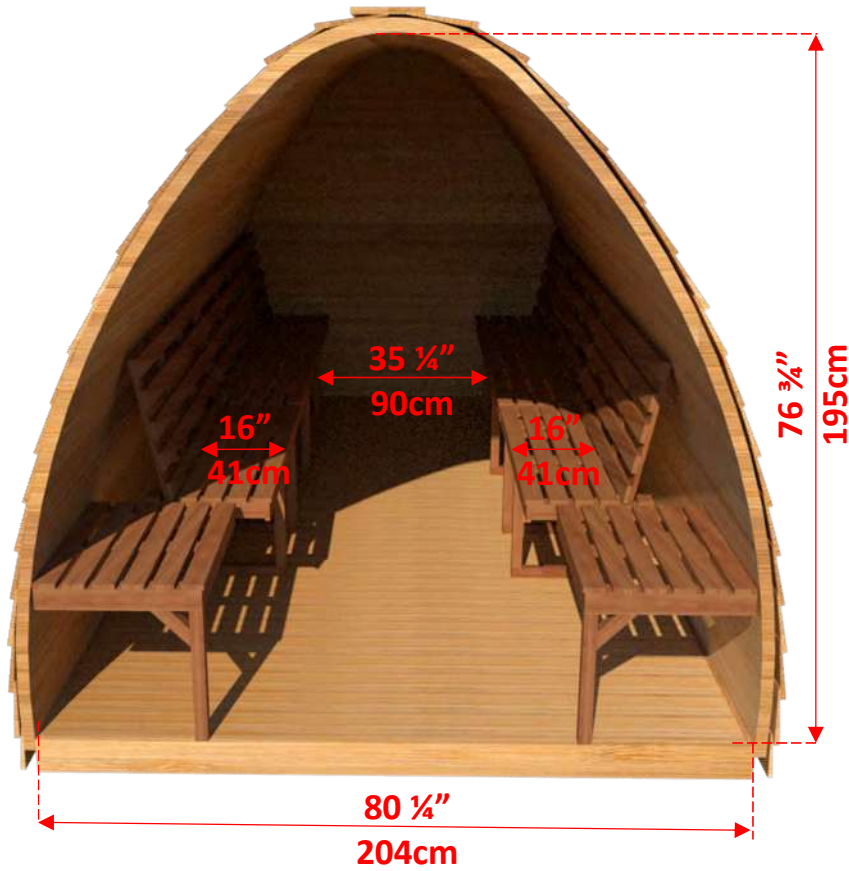

7' x 7' Western Red Cedar Mini Pod Sauna

L Bench Layout (Standard)

Model PSMINICL/PSMINIKN

7' x 7' Western Red Cedar Mini Pod Sauna

Side Wall Bench Layout

Model PSMINICL/PSMINIKN

7' x 7' Western Red Cedar Mini Pod Sauna

7' x 7' Cedar Mini Pod Sauna with Porch & Changeroom

Model PSMINICL/PSMINIKN

7' x 7' Western Red Cedar Mini Pod Sauna

L Bench Layout (Standard)

Model PSMINICL/PSMINIKN

7' x 7' Western Red Cedar Mini Pod Sauna

Side Wall Bench Layout

Model PSMINICL/PSMINIKN

7' x 7' Western Red Cedar Mini Pod Sauna

Clear and Knotty cedar MINI POD Saunas come with Knotty Cedar Bevel Siding on Roof

Harvia M3 Wood Burning heater
(side wall bench layout only)

* Only available with Electric Heater

Square Back Window
20" (50cm) x 30" (76cm)
Available with L Bench or Side wall bench layout

* Only available with Electric Heater

12" (30cm) x 26 ¼" (67cm) Front Windows