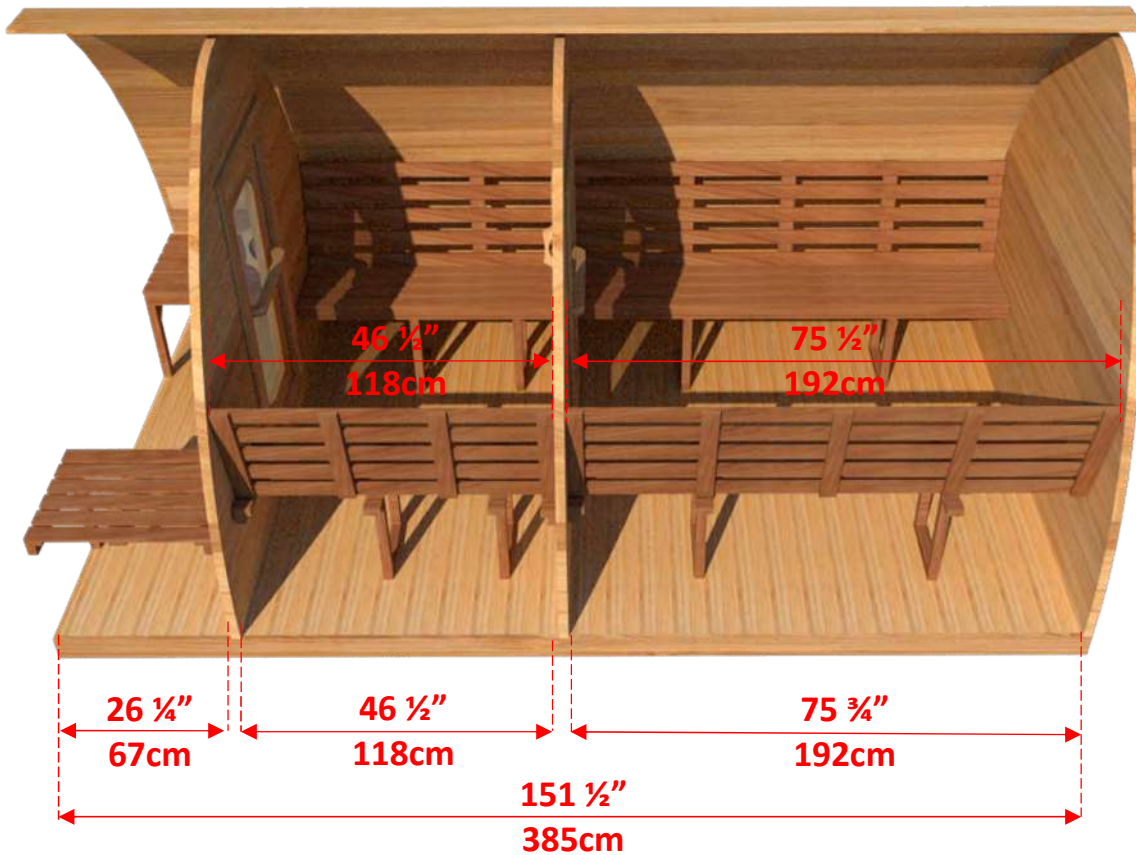

7' x 7' Western Red Cedar Mini Pod Sauna

L Bench Layout (Standard)

Model PSMINICL/PSMINIKN

7' x 7' Western Red Cedar Mini Pod Sauna

Side Wall Bench Layout

Model PSMINICL/PSMINIKN

7' x 7' Western Red Cedar Mini Pod Sauna

7' x 7' Cedar Mini Pod Sauna with Porch & Changeroom

Model PSMINICL/PSMINIKN

7' x 7' Western Red Cedar Mini Pod Sauna

L Bench Layout (Standard)

Model PSMINICL/PSMINIKN

7' x 7' Western Red Cedar Mini Pod Sauna

Side Wall Bench Layout

Model PSMINICL/PSMINIKN

7' x 7' Western Red Cedar Mini Pod Sauna

Clear and Knotty cedar MINI POD Saunas come with Knotty Cedar Bevel Siding on Roof

Harvia M3 Wood Burning heater
(side wall bench layout only)

Dundalk Wood Burning heater
(side wall bench layout only)

Options

Model PSMINICL/PSMINIKN

7' x 7' Western Red Cedar Mini Pod Sauna

Pod Shaped Back Window
59 ½" (151cm) w x 42" (107cm) h
Available with L Bench or Side wall bench layout