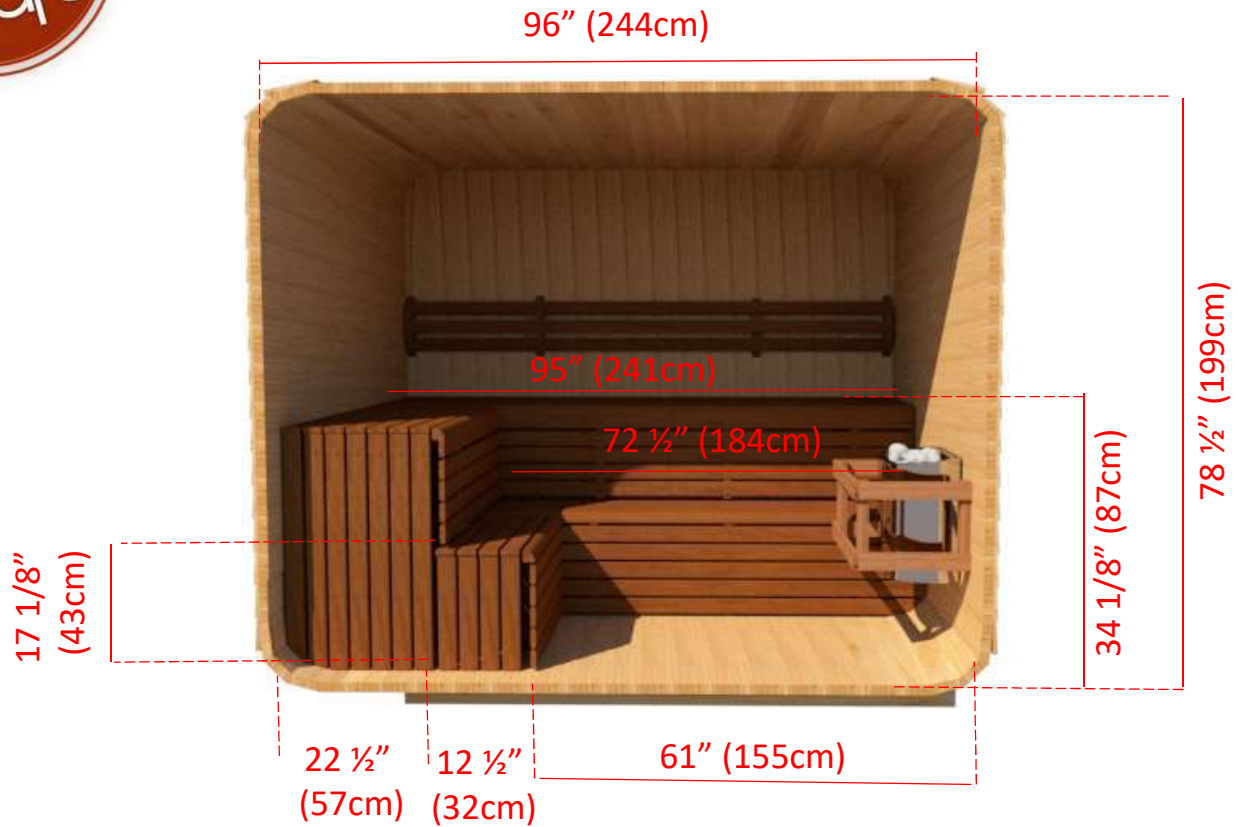

Model 870LU/872LU

8' x 7' Western Red Cedar Luna Sauna

101 ½" (258cm)

65" (165cm)

84" (213cm)

22 7/8" (58cm)

22 ¾" (57cm)

22 7/8" (58cm)

85" (216cm)

Joist Spacing 7" (18cm) in from each end - 15 ½" (40cm) spacing

Model 870LUP/872LUP

8' x 7' Western Red Cedar Luna Sauna with Porch

Model 870LU/872LU

8' x 7' Western Red Cedar Luna Sauna

Back Wall Bench Layout (Standard)

Model 870LU/872LU

8' x 7' Western Red Cedar Luna Sauna

Back Wall with L Bench Two Tier Layout

Model 870LU/872LU

8' x 7' Western Red Cedar Luna Sauna

96" (244cm)

Side Wall Bench Layout

Model 870LU/872LU

8' x 7' Western Red Cedar Luna Sauna

Back Wall Lounge Bench Layout

Model 870LU/872LU

8' x 7' Western Red Cedar Luna Sauna

Side Wall Lounge Bench Layout