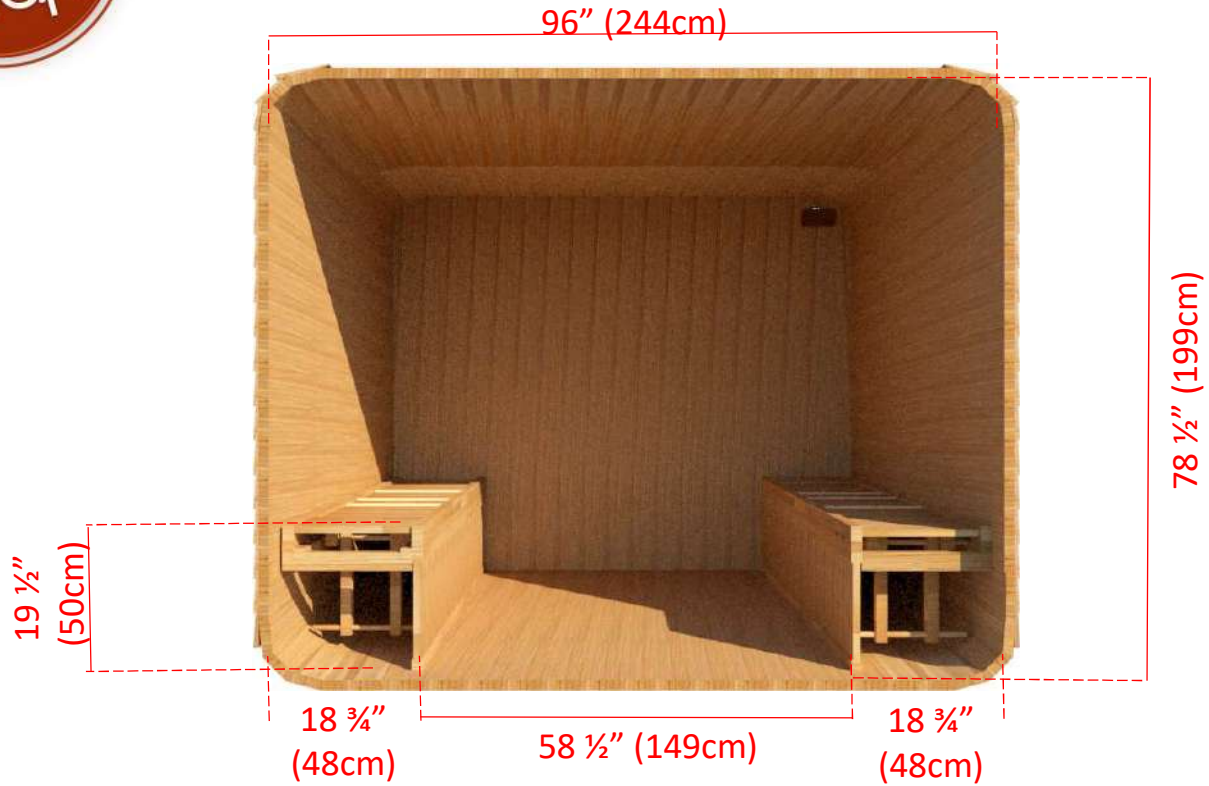

Model 870LU/872LU

8' x 7' Western Red Cedar Luna Sauna

101 ½" (258cm)

65" (165cm)

84" (213cm)

22 7/8" (58cm)

22 ¾" (57cm)

22 7/8" (58cm)

85" (216cm)

Joist Spacing 7" (18cm) in from each end - 15 ½" (40cm) spacing

Model 870LUP/872LUP

8' x 7' Western Red Cedar Luna Sauna with Porch

Model 870LU/872LU

8' x 7' Western Red Cedar Luna Sauna

Back Wall Bench Layout (Standard)

Model 870LU/872LU

8' x 7' Western Red Cedar Luna Sauna

Back Wall with L Bench Two Tier Layout

Model 870LU/872LU

8' x 7' Western Red Cedar Luna Sauna

96" (244cm)

Side Wall Bench Layout

Model 870LU/872LU

8' x 7' Western Red Cedar Luna Sauna

Back Wall Lounge Bench Layout

Model 870LU/872LU

8' x 7' Western Red Cedar Luna Sauna

Side Wall Lounge Bench Layout