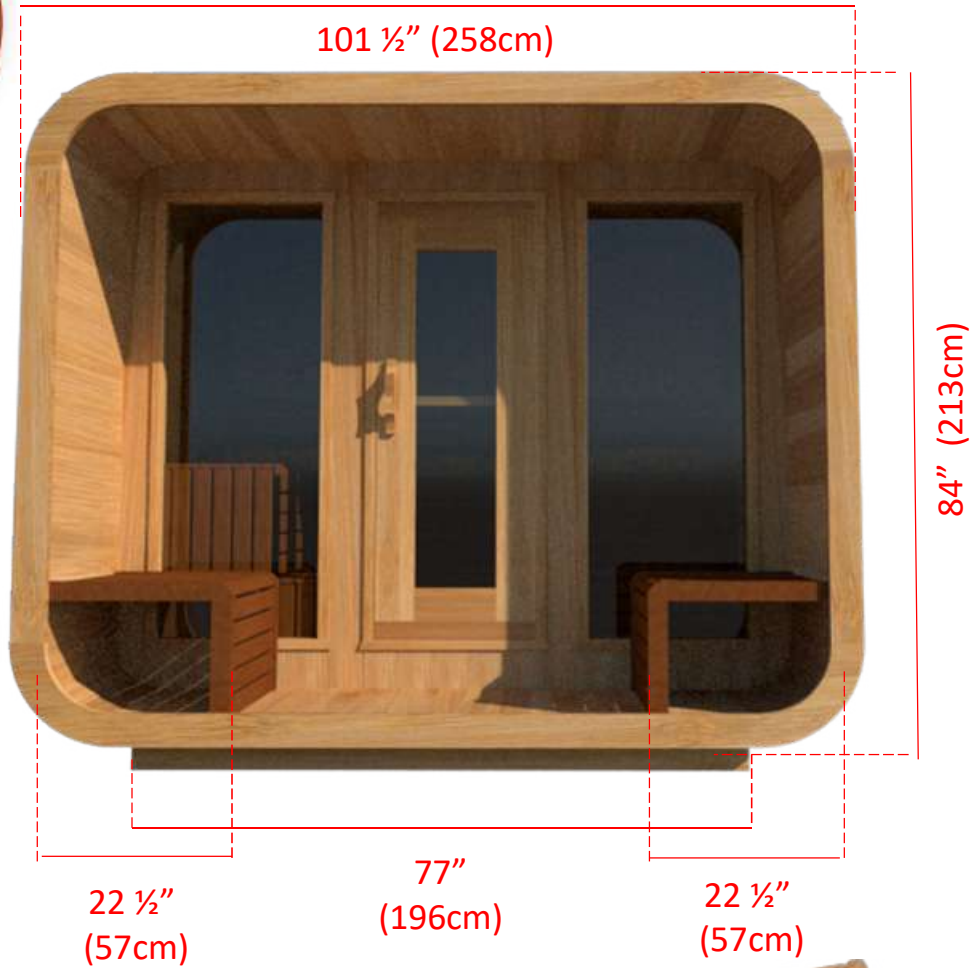

Model 870LU/872LU

8' x 7' Western Red Cedar Luna Sauna

101 ½" (258cm)

65" (165cm)

84" (213cm)

22 7/8" (58cm)

22 ¾" (57cm)

22 7/8" (58cm)

85" (216cm)

Joist Spacing 7" (18cm) in from each end - 15 ½" (40cm) spacing

Model 870LUP/872LUP

8' x 7' Western Red Cedar Luna Sauna with Porch

Model 870LU/872LU

8' x 7' Western Red Cedar Luna Sauna

Back Wall Bench Layout (Standard)

Model 870LU/872LU

8' x 7' Western Red Cedar Luna Sauna

Back Wall with L Bench Two Tier Layout

Model 870LU/872LU

8' x 7' Western Red Cedar Luna Sauna

96" (244cm)

Side Wall Bench Layout

Model 870LU/872LU

8' x 7' Western Red Cedar Luna Sauna

Back Wall Lounge Bench Layout

Model 870LU/872LU

8' x 7' Western Red Cedar Luna Sauna

Side Wall Lounge Bench Layout