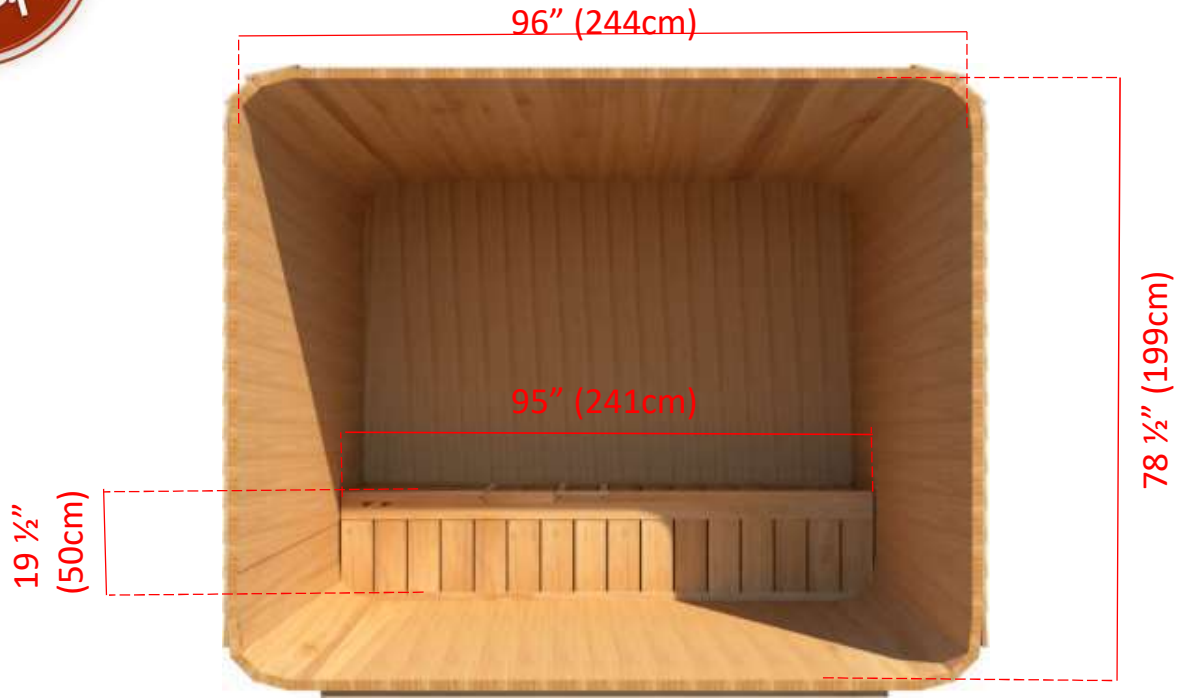

Model 870LU/872LU

8' x 7' Western Red Cedar Luna Sauna

101 ½" (258cm)

65" (165cm)

84" (213cm)

22 7/8" (58cm)

22 ¾" (57cm)

22 7/8" (58cm)

85" (216cm)

Joist Spacing 7" (18cm) in from each end - 15 ½" (40cm) spacing

Model 870LUP/872LUP

8' x 7' Western Red Cedar Luna Sauna with Porch

Model 870LU/872LU

8' x 7' Western Red Cedar Luna Sauna

Back Wall Bench Layout (Standard)

Model 870LU/872LU

8' x 7' Western Red Cedar Luna Sauna

Back Wall with L Bench Two Tier Layout

Model 870LU/872LU

8' x 7' Western Red Cedar Luna Sauna

96" (244cm)

Side Wall Bench Layout

Model 870LU/872LU

8' x 7' Western Red Cedar Luna Sauna

Back Wall Lounge Bench Layout

Model 870LU/872LU

8' x 7' Western Red Cedar Luna Sauna

Side Wall Lounge Bench Layout