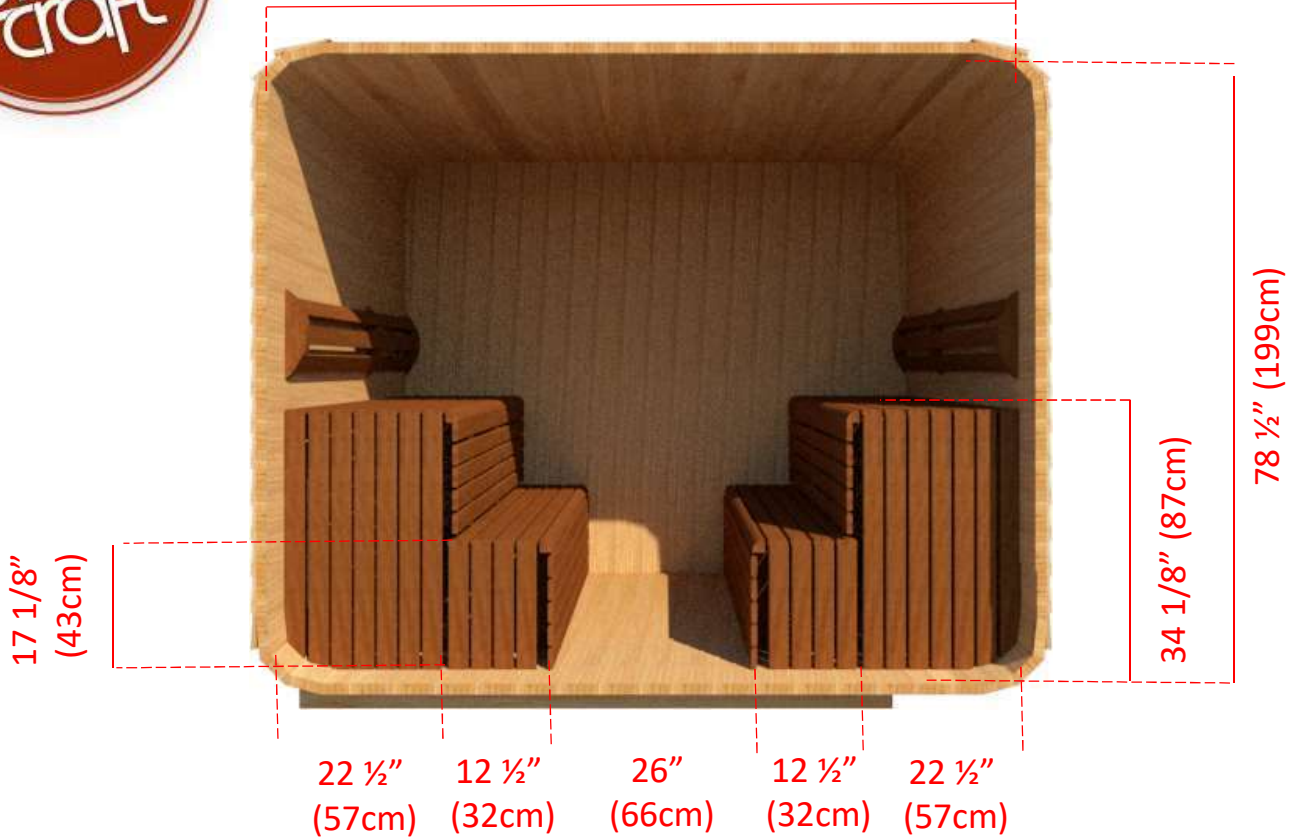

85" (216cm)

Joist Spacing 7" (18cm) in from each end - 15 ½" (40cm) spacing

Model 870LUP/872LUP

8' x 7' Western Red Cedar Luna Sauna with Porch

Model 870LU/872LU

8' x 7' Western Red Cedar Luna Sauna

Back Wall Bench Layout (Standard)

Model 870LU/872LU

8' x 7' Western Red Cedar Luna Sauna

Back Wall with L Bench Two Tier Layout

Model 870LU/872LU

8' x 7' Western Red Cedar Luna Sauna

96" (244cm)

Side Wall Bench Layout

Model 870LU/872LU

8' x 7' Western Red Cedar Luna Sauna

Back Wall Lounge Bench Layout

Model 870LU/872LU

8' x 7' Western Red Cedar Luna Sauna

Side Wall Lounge Bench Layout