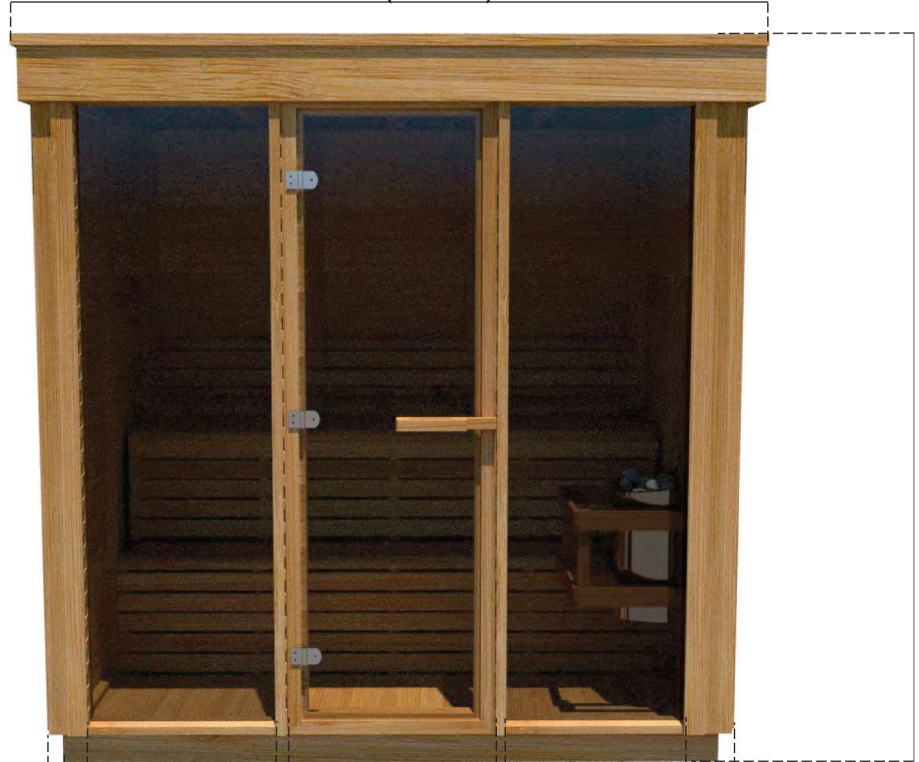

# CU570

68"x84" (173cmx214cm)

88" (224cm)

\* semi - privacy panel

91" (231cm)

22 ½" (57cm)

22" (56cm)

22 ½" (57cm)

81 ¼" (206cm)

83 ½" (212cm)

71" (180cm)

63 ¼" (160cm)

66" (168cm)

pure cübe

# CU570

68"x84" (173cmx214cm)