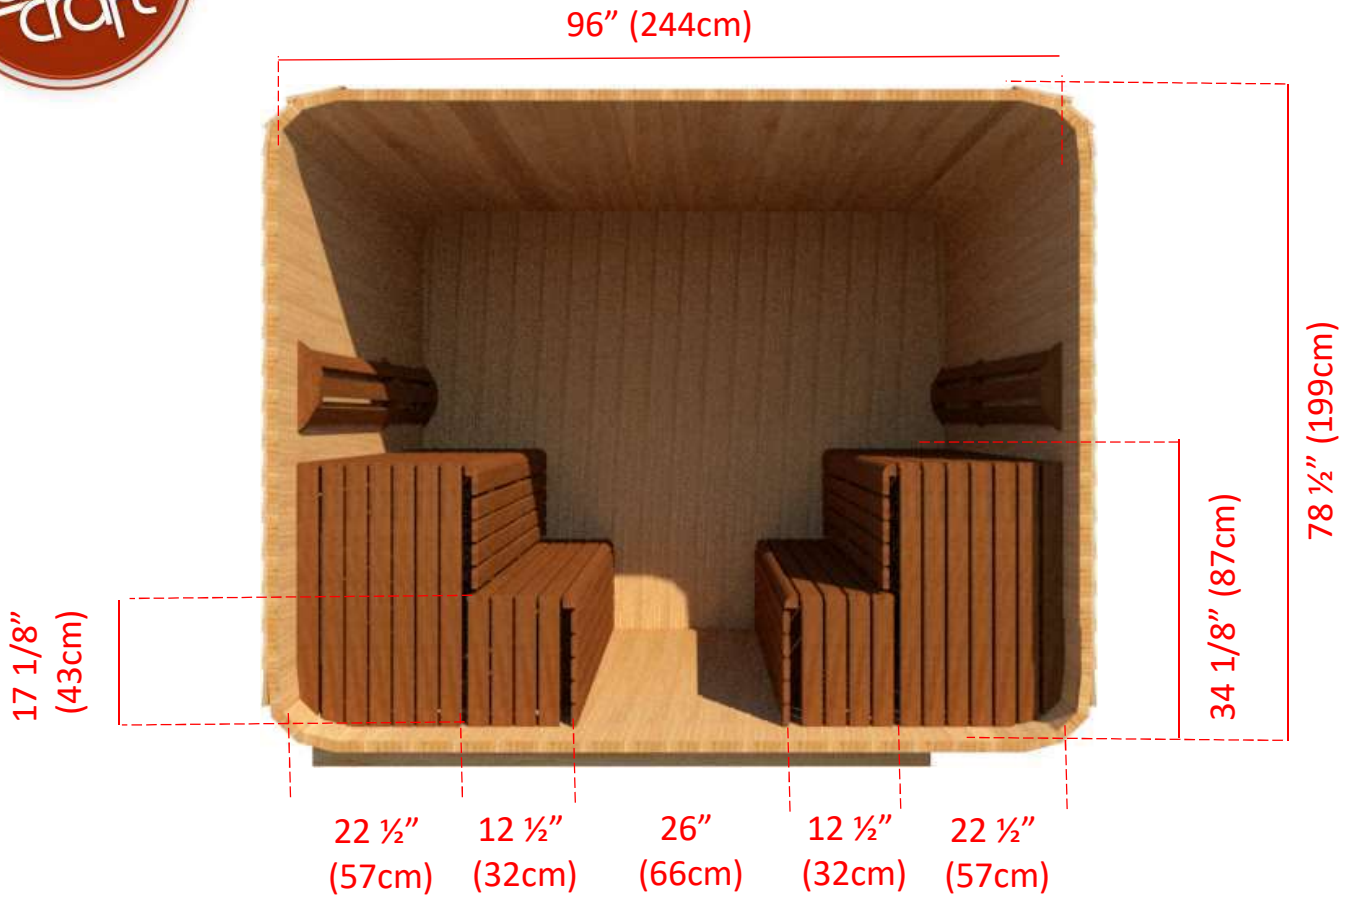

Model 880LU/882LU

8' x 8' Western Red Cedar Luna Sauna