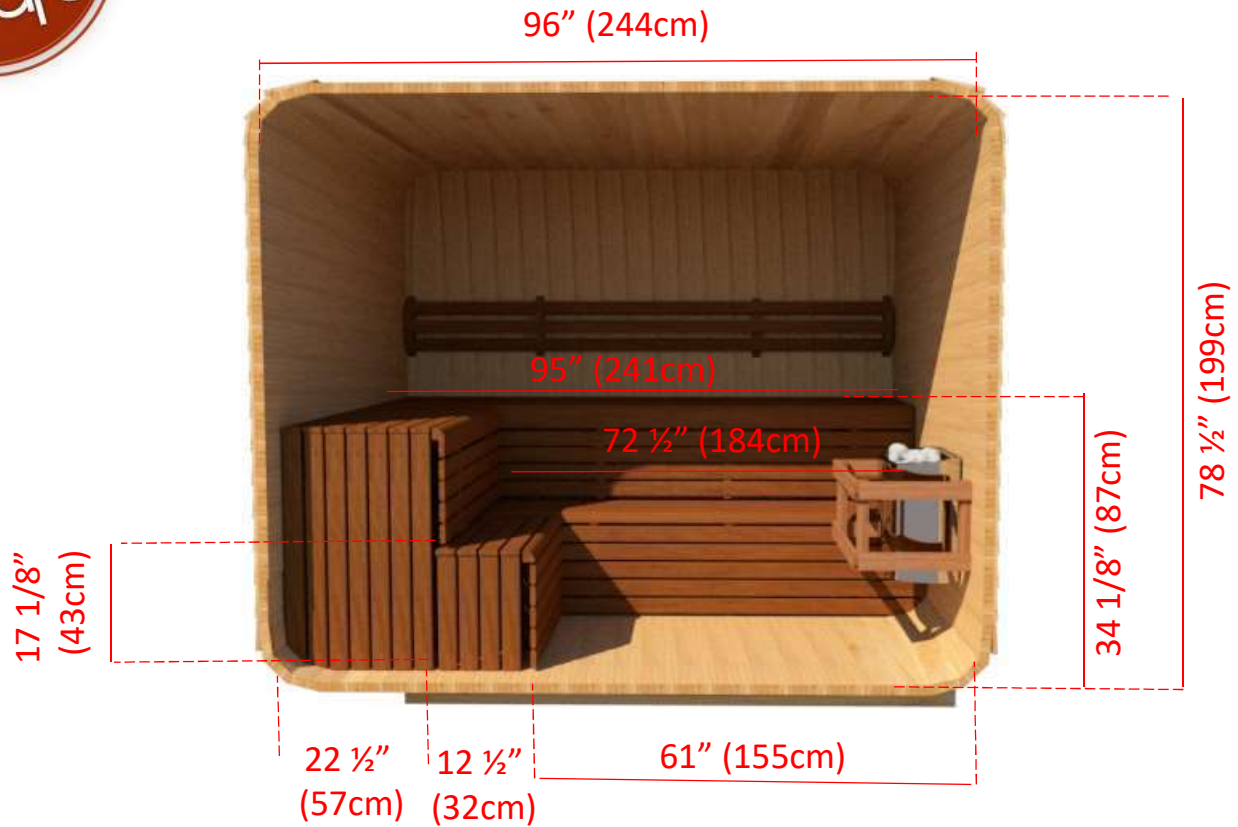

## 8' x 8' Western Red Cedar Luna Sauna

Back Wall Bench Layout (Standard)

# Model 880LU/882LU

8' x 8' Western Red Cedar Luna Sauna

Back Wall with L Bench Two Tier Layout

# Model 880LU/882LU

8' x 8' Western Red Cedar Luna Sauna

96" (244cm)

95" (241cm)

78 1/2" (199cm)

19 1/2" (49cm)

87 3/4" (223cm)

69" (175cm)