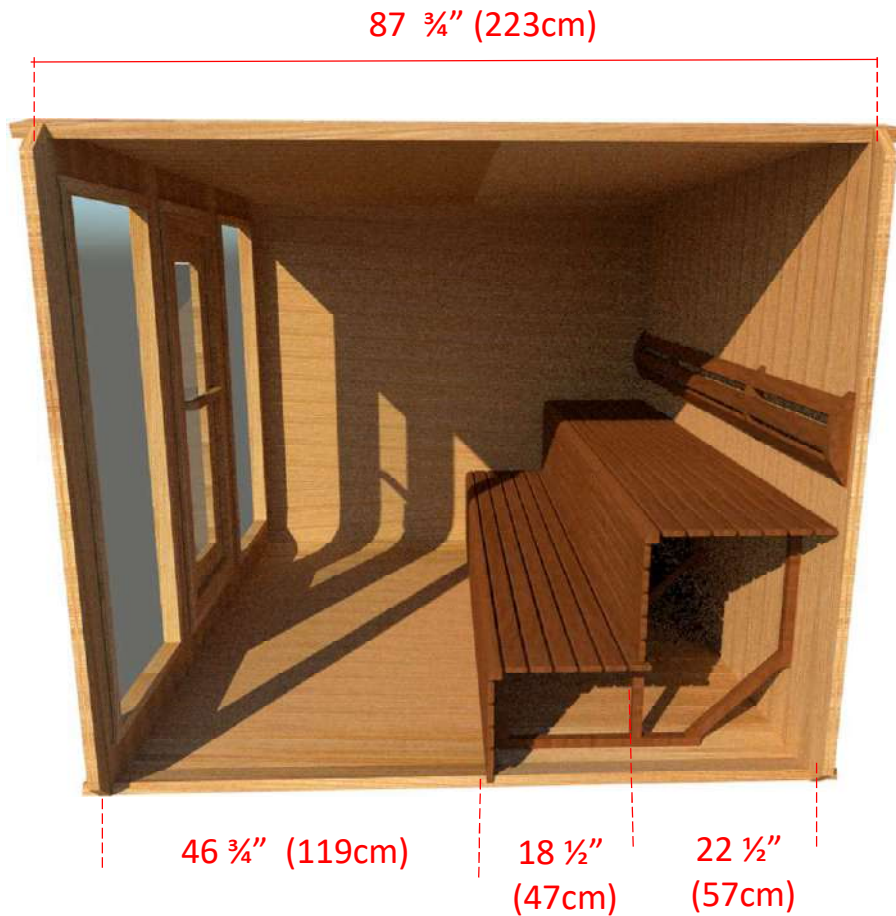

# Model 880LUP/882LUP

8' x 8' Western Red Cedar Luna Sauna with Porch

## 8' x 8' Western Red Cedar Luna Sauna

Back Wall Bench Layout (Standard)