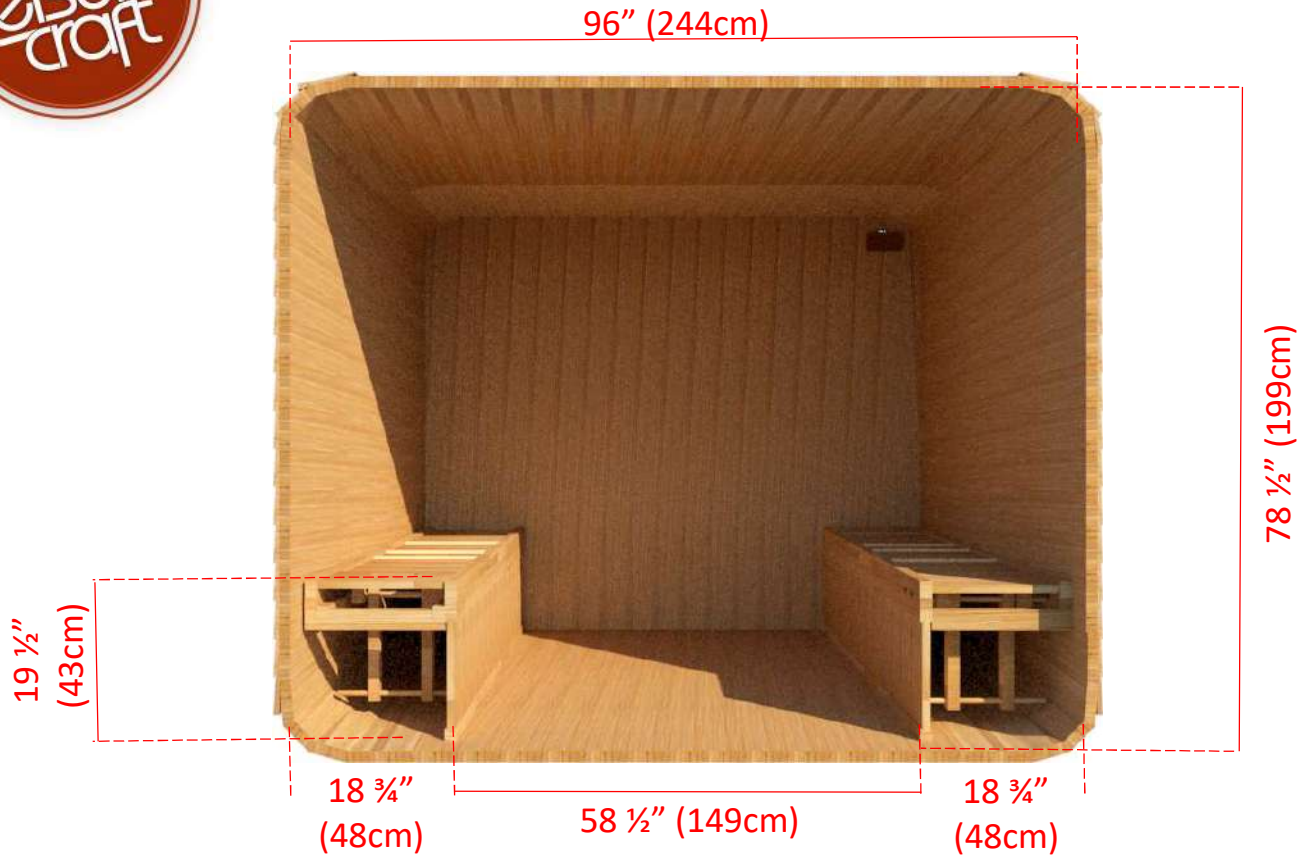

Model 880LU/882LU

8' x 8' Western Red Cedar Luna Sauna

Side Wall Lounge Bench Layout