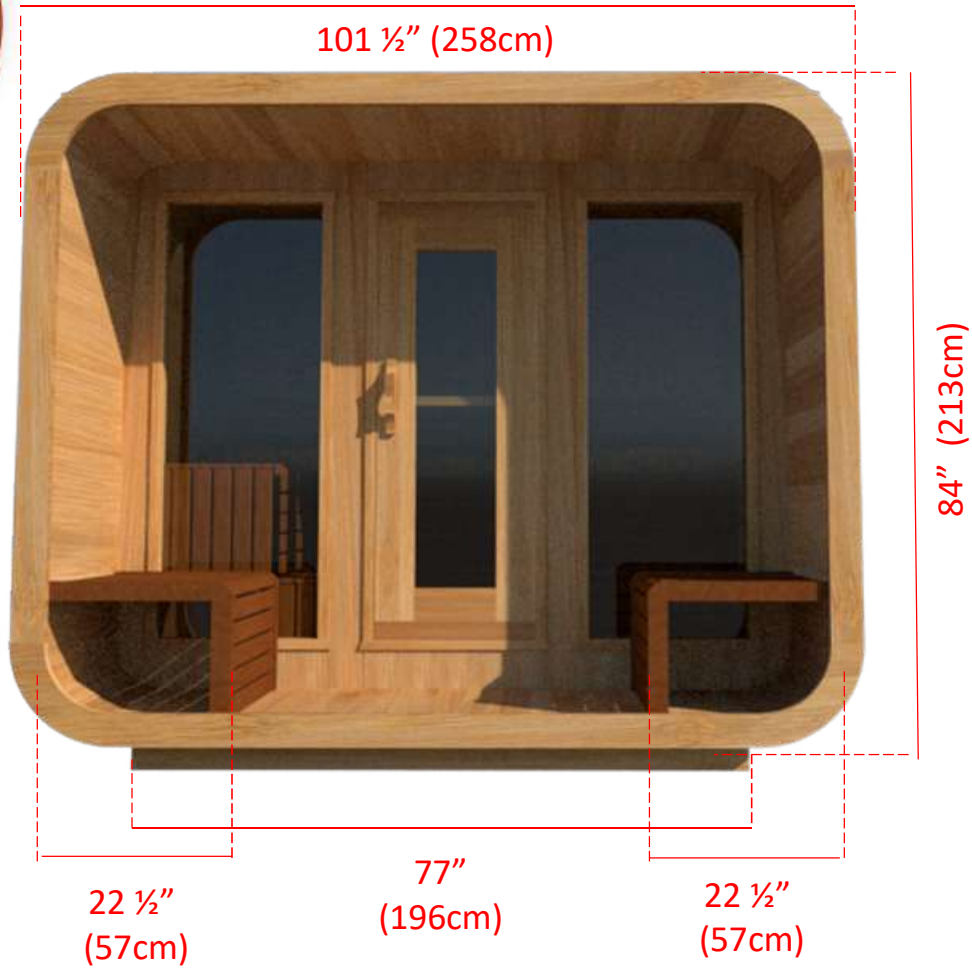

Model 880LUP/882LUP

8' x 8' Western Red Cedar Luna Sauna with Porch