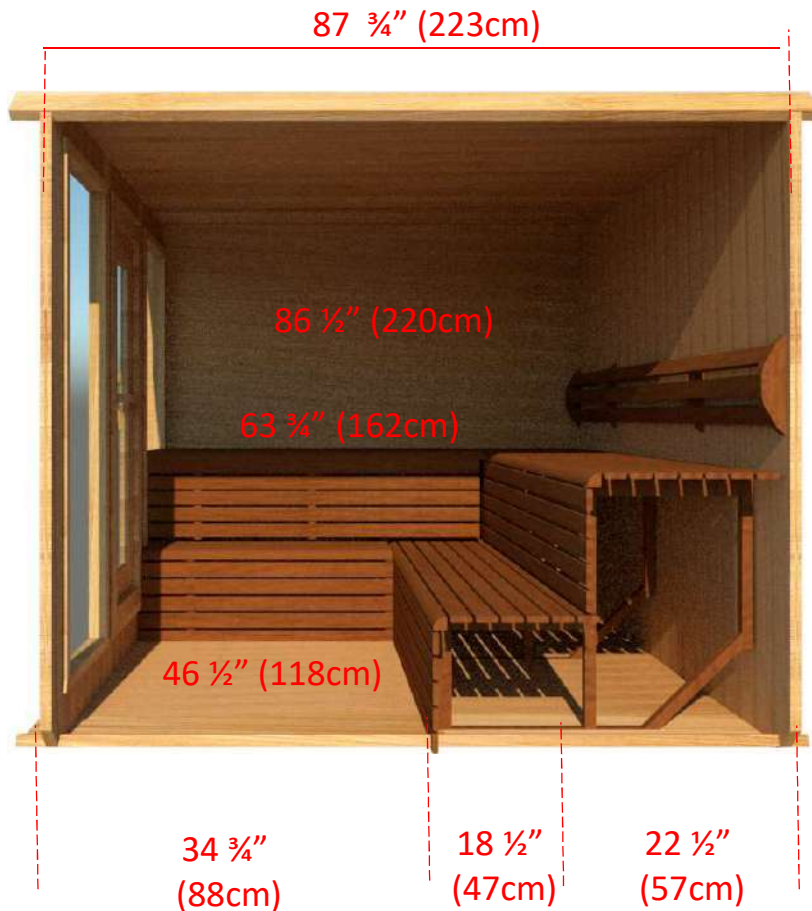

## 8' x 8' Western Red Cedar Luna Sauna

Back Wall Bench Layout (Standard)

# Model 880LU/882LU

8' x 8' Western Red Cedar Luna Sauna

Back Wall with L Bench Two Tier Layout

# Model 880LU/882LU

8' x 8' Western Red Cedar Luna Sauna

96" (244cm)

95" (241cm)

78 1/2" (199cm)

19 1/2" (49cm)

87 3/4" (223cm)

69" (175cm)