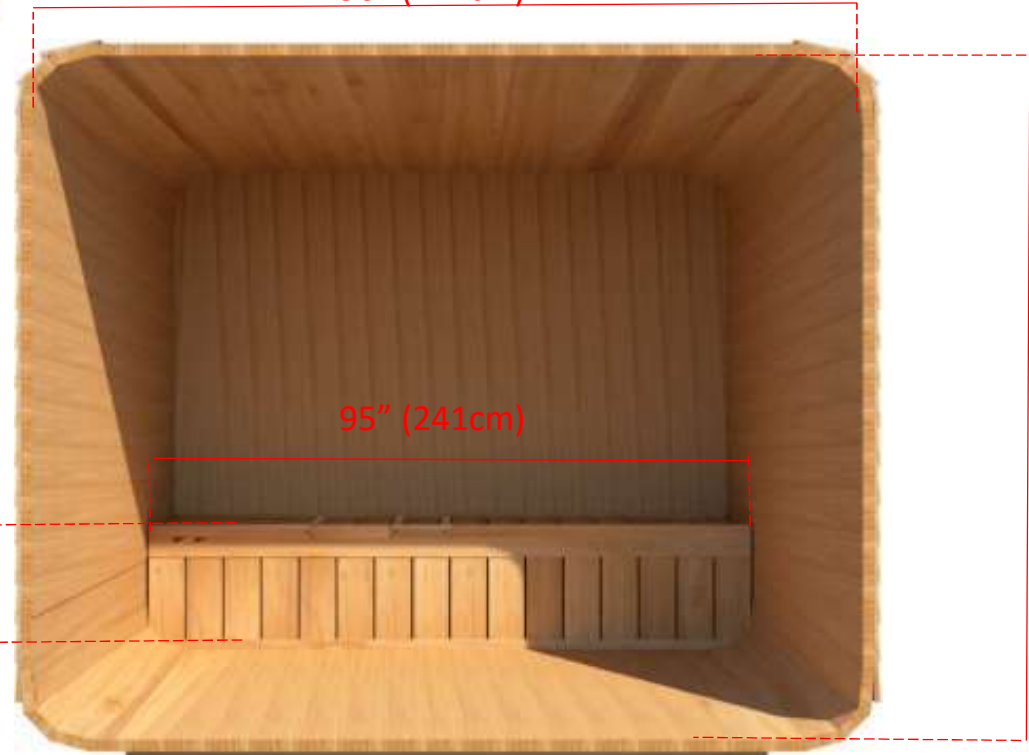

## Side Wall Bench Layout

# Model 880LU/882LU

8' x 8' Western Red Cedar Luna Sauna

96" (244cm)

95" (241cm)

78 1/2" (199cm)

19 1/2" (49cm)

87 3/4" (223cm)

69" (175cm)

18 3/4" (48cm)

Back Wall Lounge Bench Layout