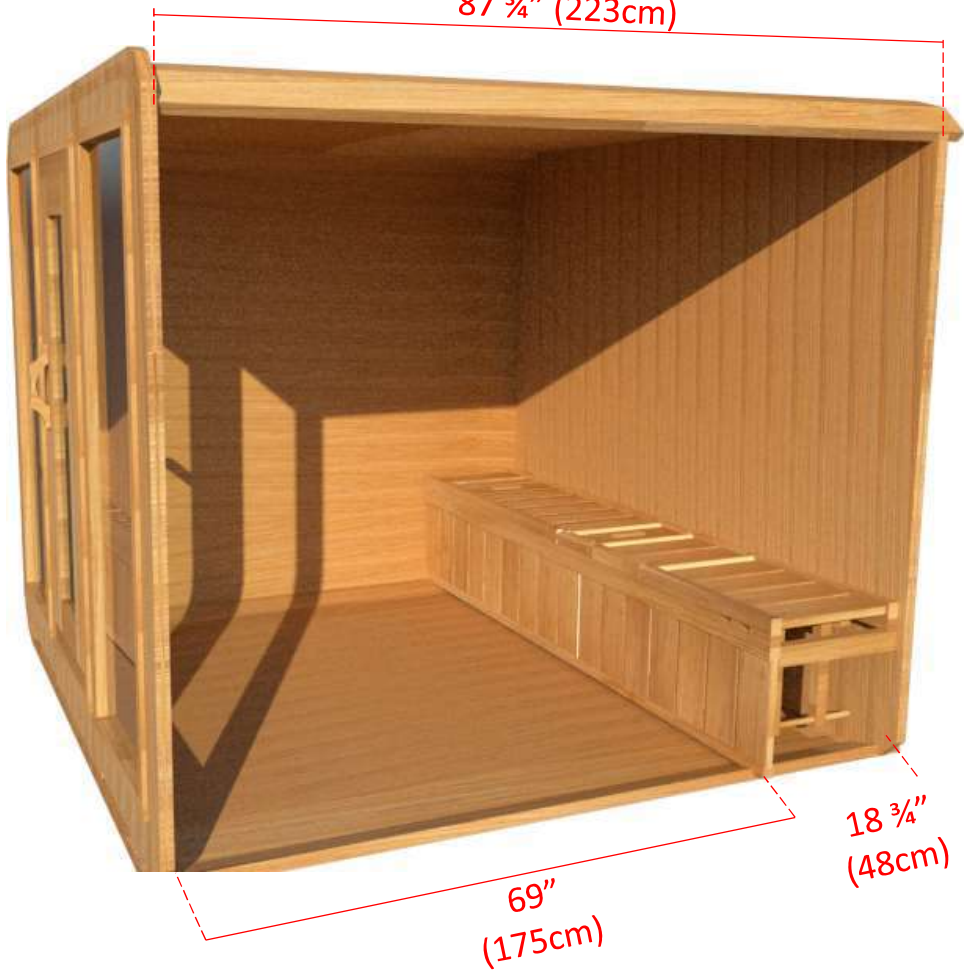

## Side Wall Bench Layout

# Model 880LU/882LU

8' x 8' Western Red Cedar Luna Sauna

96" (244cm)

95" (241cm)

78 1/2" (199cm)

19 1/2" (49cm)

87 3/4" (223cm)

69" (175cm)

18 3/4" (48cm)

Back Wall Lounge Bench Layout